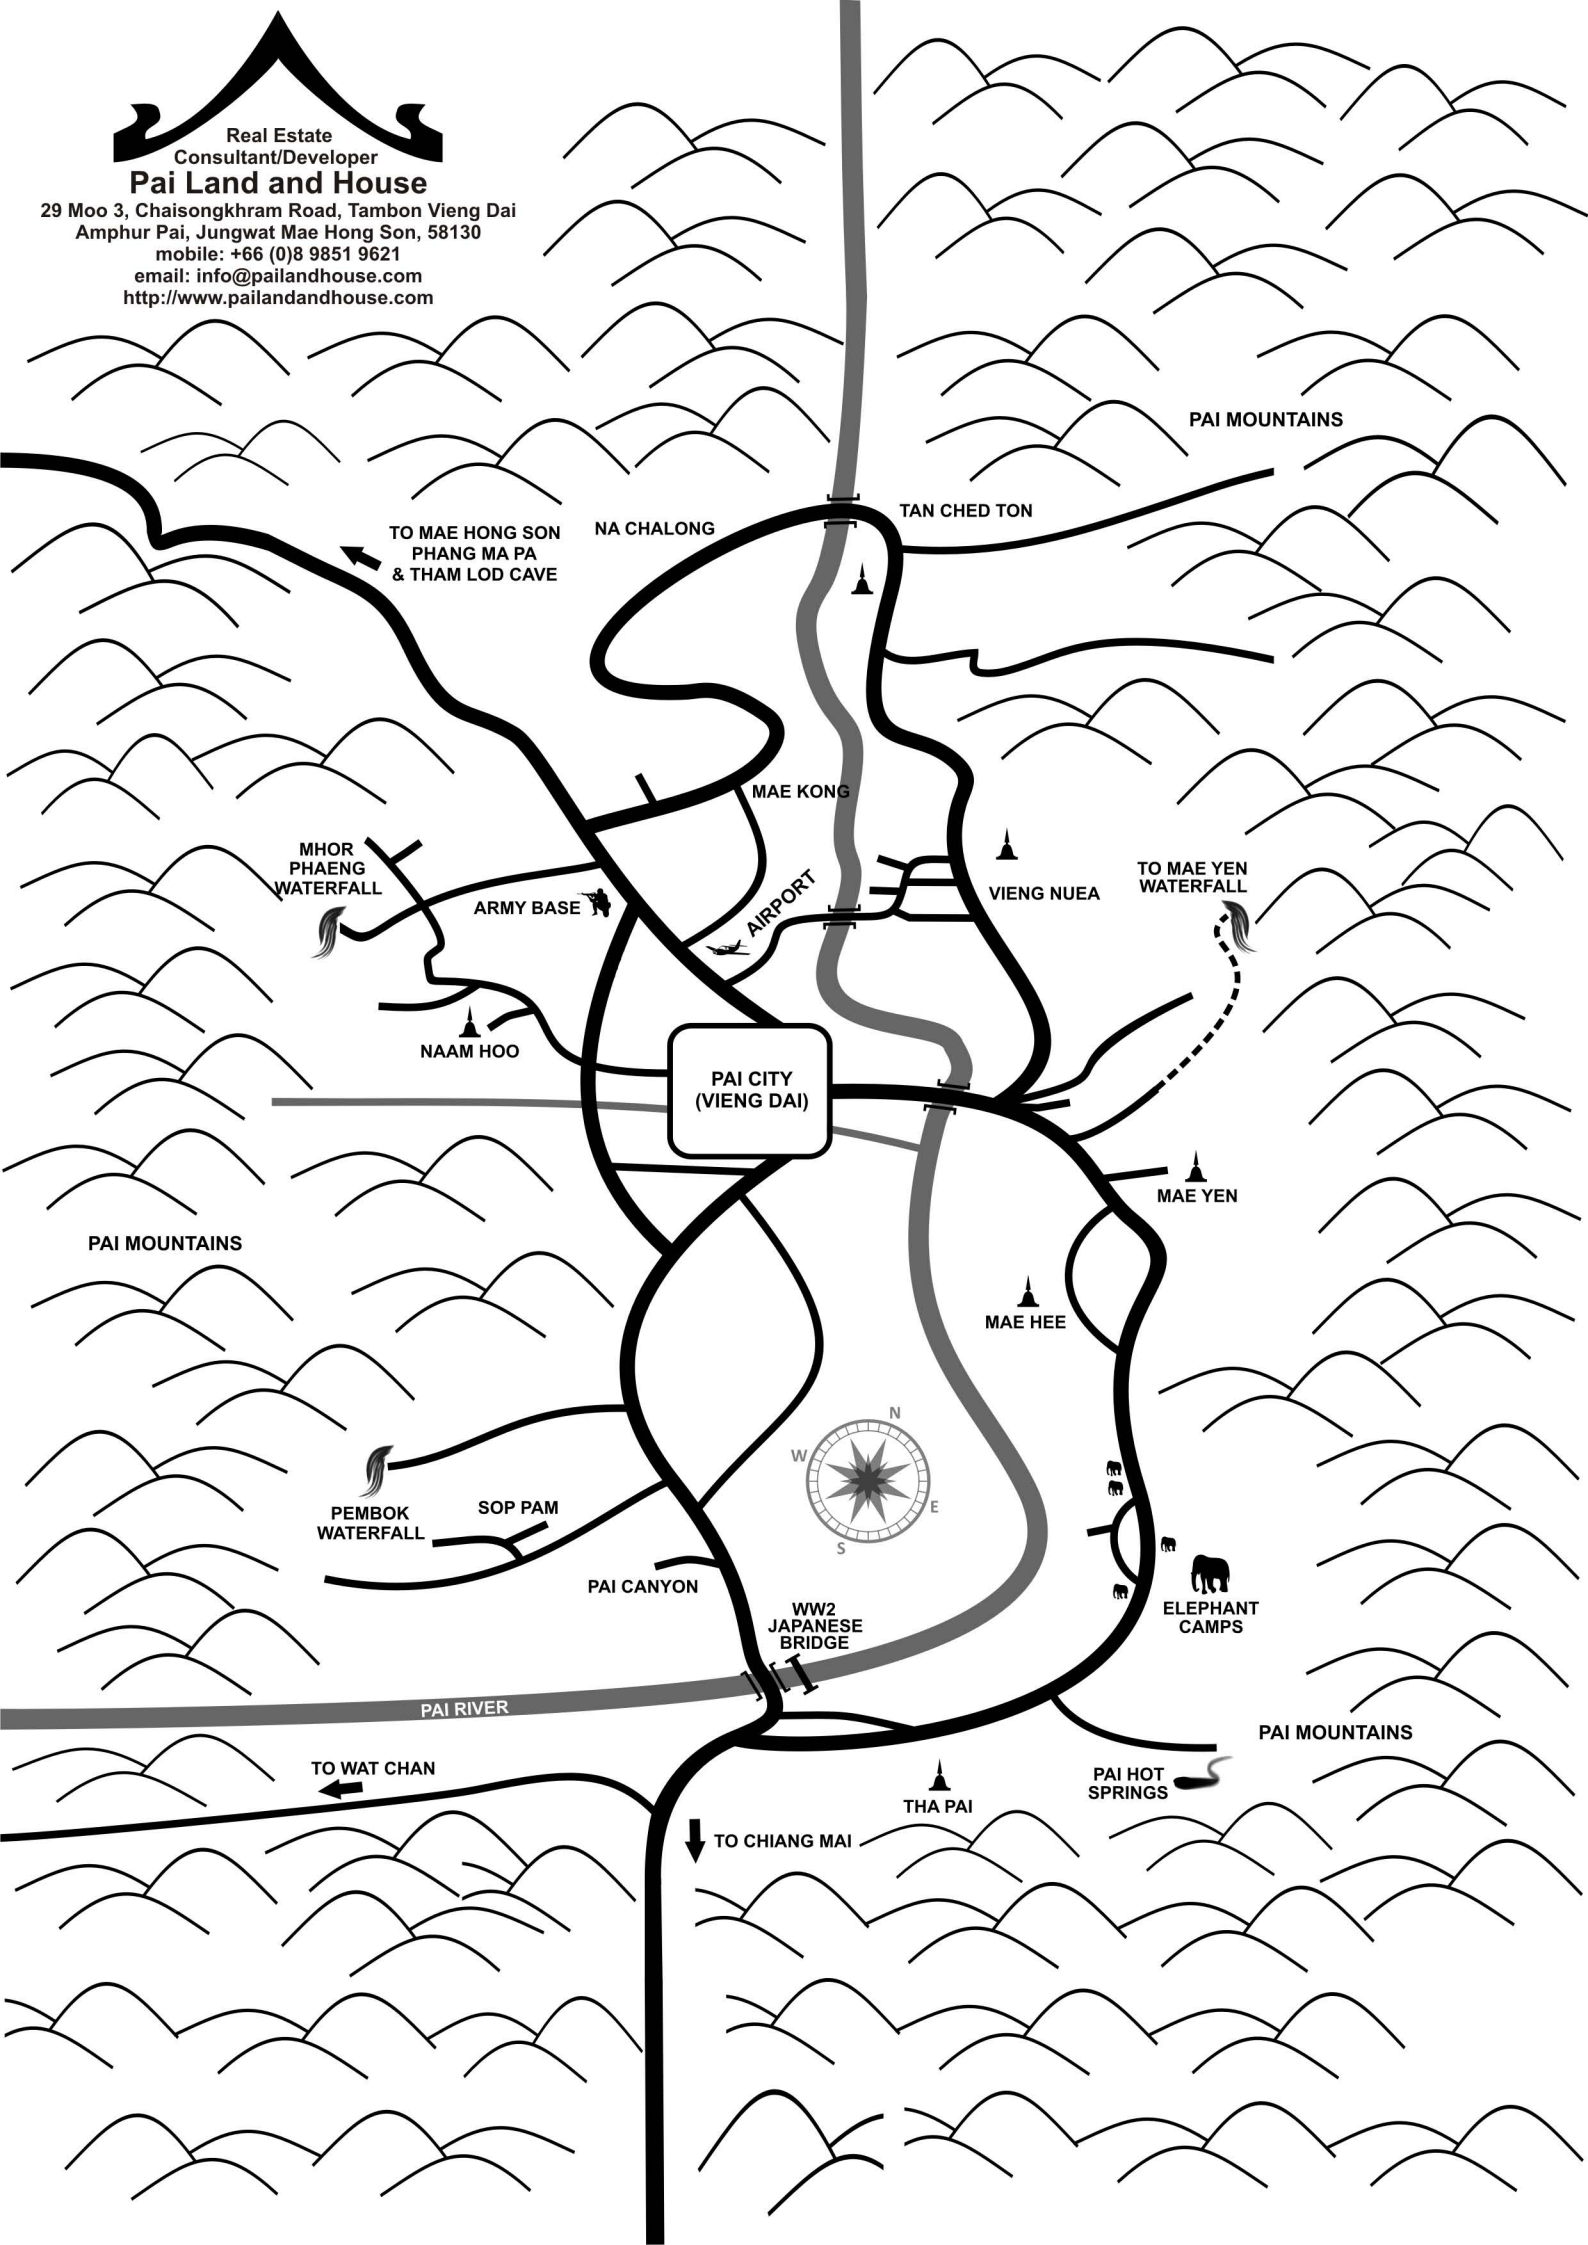

PAI MOUNTAINS

TAN CHED TON

TO MAE HONG SON  
PHANG MA PA  
& THAM LOD CAVE

NA CHALONG

MAE KONG

MHOR  
PHAENG  
WATERFALL

ARMY BASE

AIRPORT

VIENG NUEA

TO MAE YEN  
WATERFALL

NAAM HOO

PAI CITY  
(VIENG DAI)

MAE YEN

PAI MOUNTAINS

MAE HEE

PEMBOK  
WATERFALL

SOP PAM

PAI CANYON

ELEPHANT  
CAMPS

WW2  
JAPANESE  
BRIDGE

PAI RIVER

PAI MOUNTAINS

TO WAT CHAN

PAI HOT  
SPRINGS

TO CHIANG MAI

THA PAI